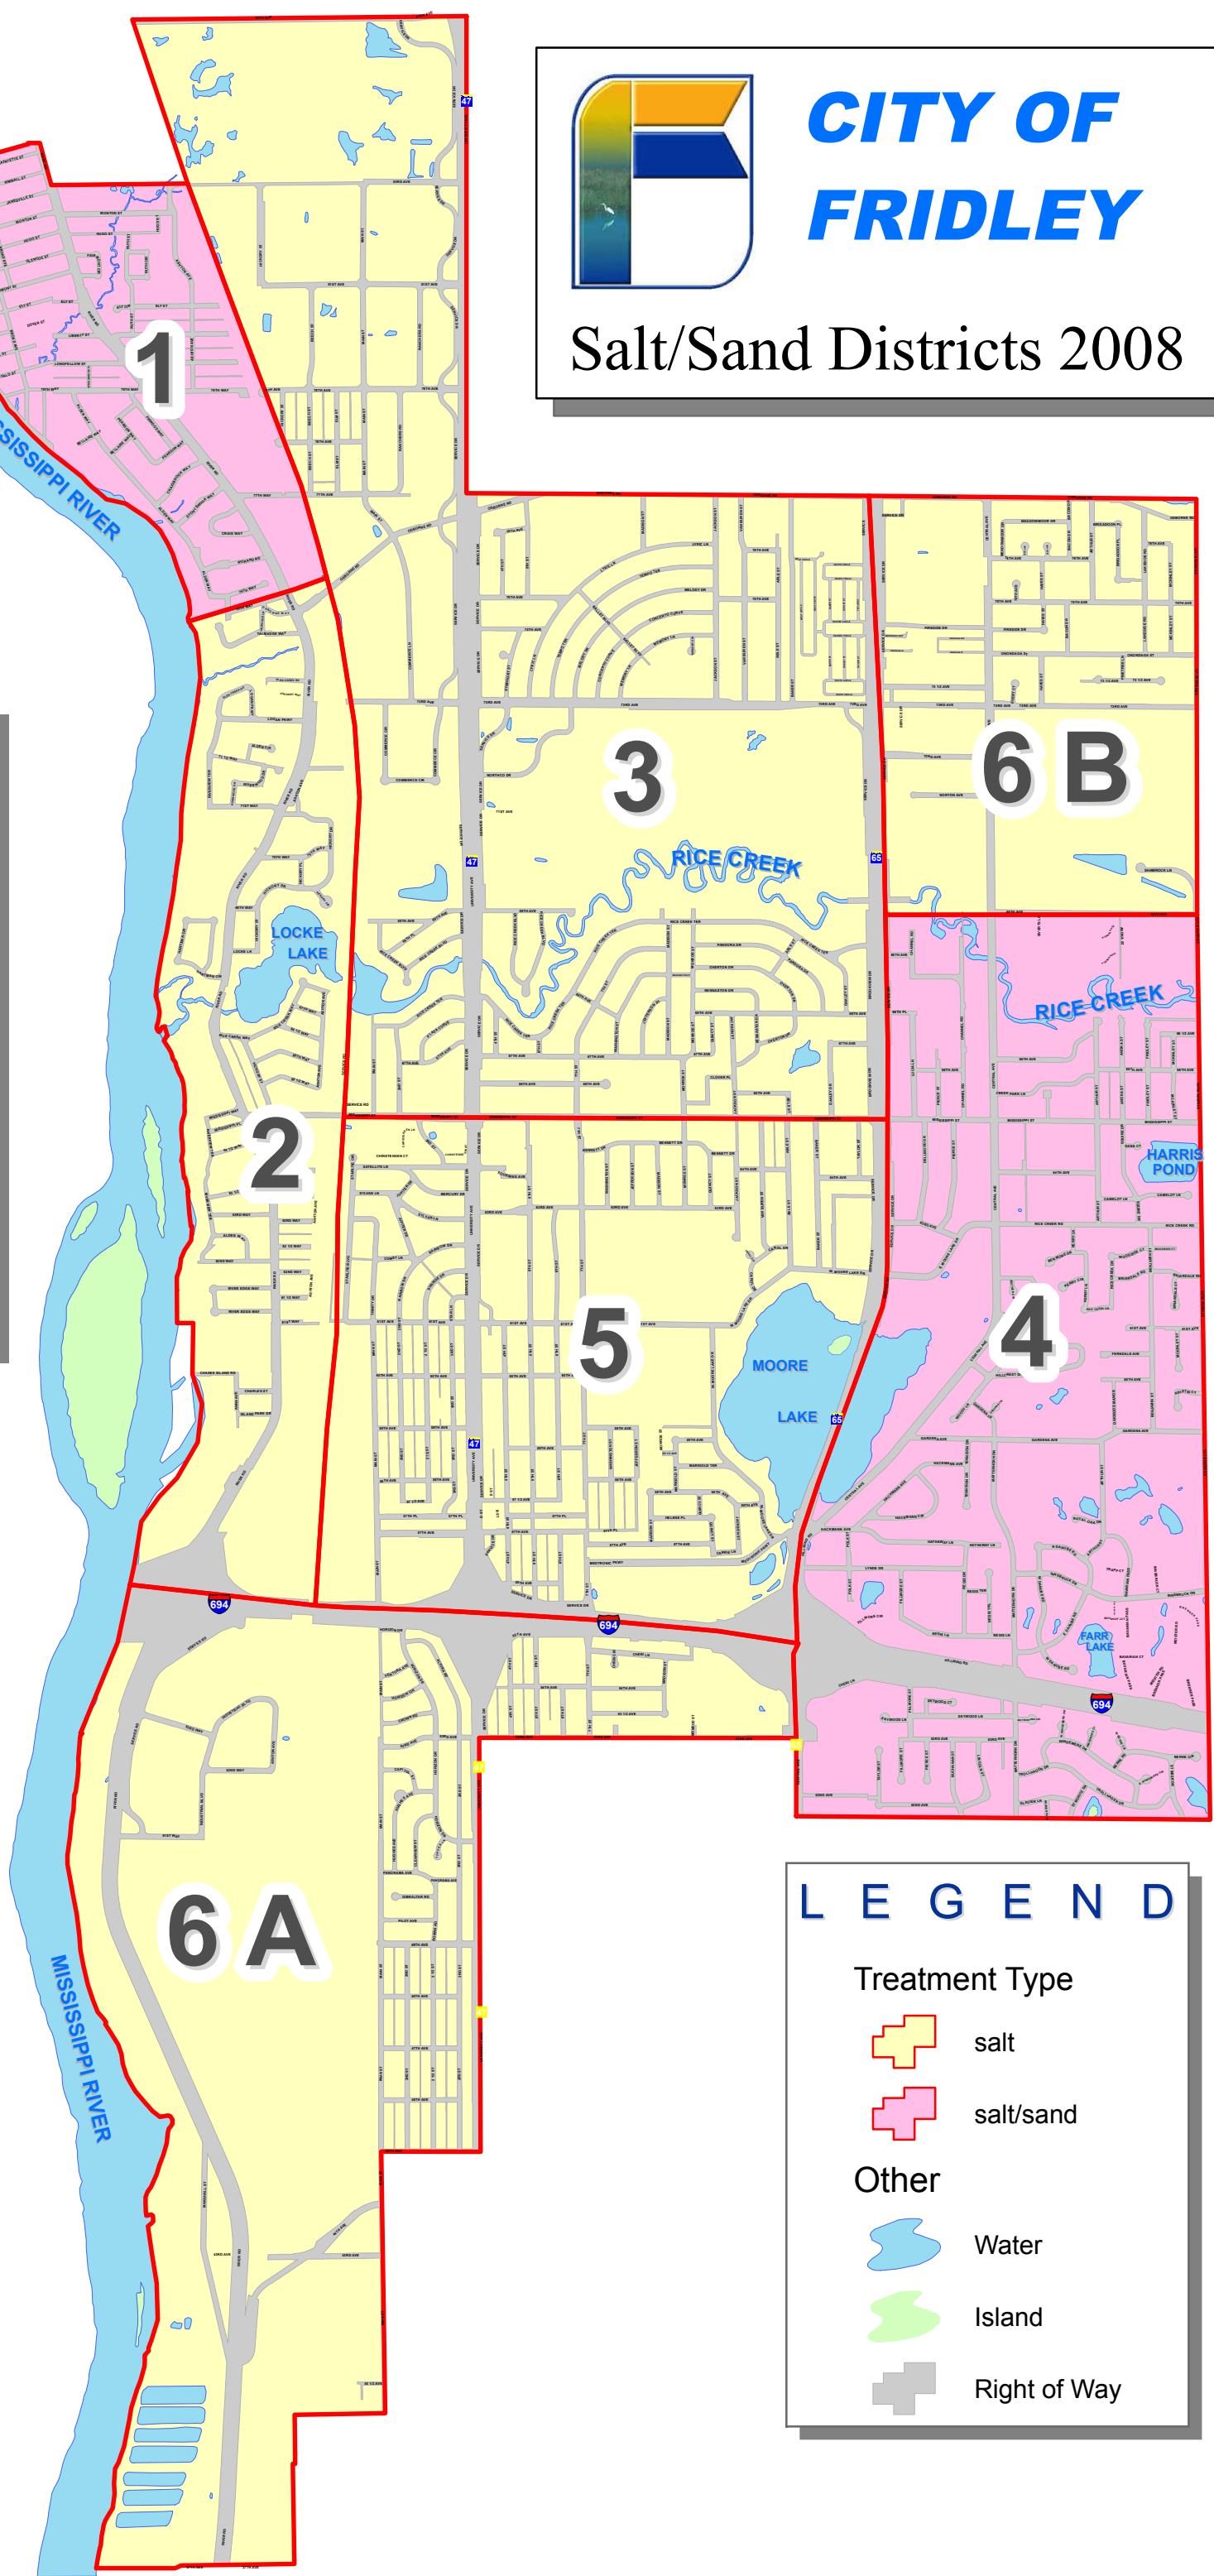

CITY OF FRIDLEY

Salt/Sand Districts 2008

DISCLAIMER

Due to the possibility of human error, unauthorized changes to electronic data, the number of sources from which information was obtained, problems with the transmission of content, other aspects beyond the control of City staff, information contained on this map should not be considered suitable for legal purposes.

The City of Fridley does not warrant the accuracy, completeness, timeliness, non-infringement, merchantability or fitness for a particular purpose of this information.

Sources:

- Fridley Public Works
- Fridley Engineering
- Anoka County GIS
- Fridley GIS

Map Date: December 3, 2008

LEGEND

Treatment Type

salt

salt/sand

Other

Water

Island