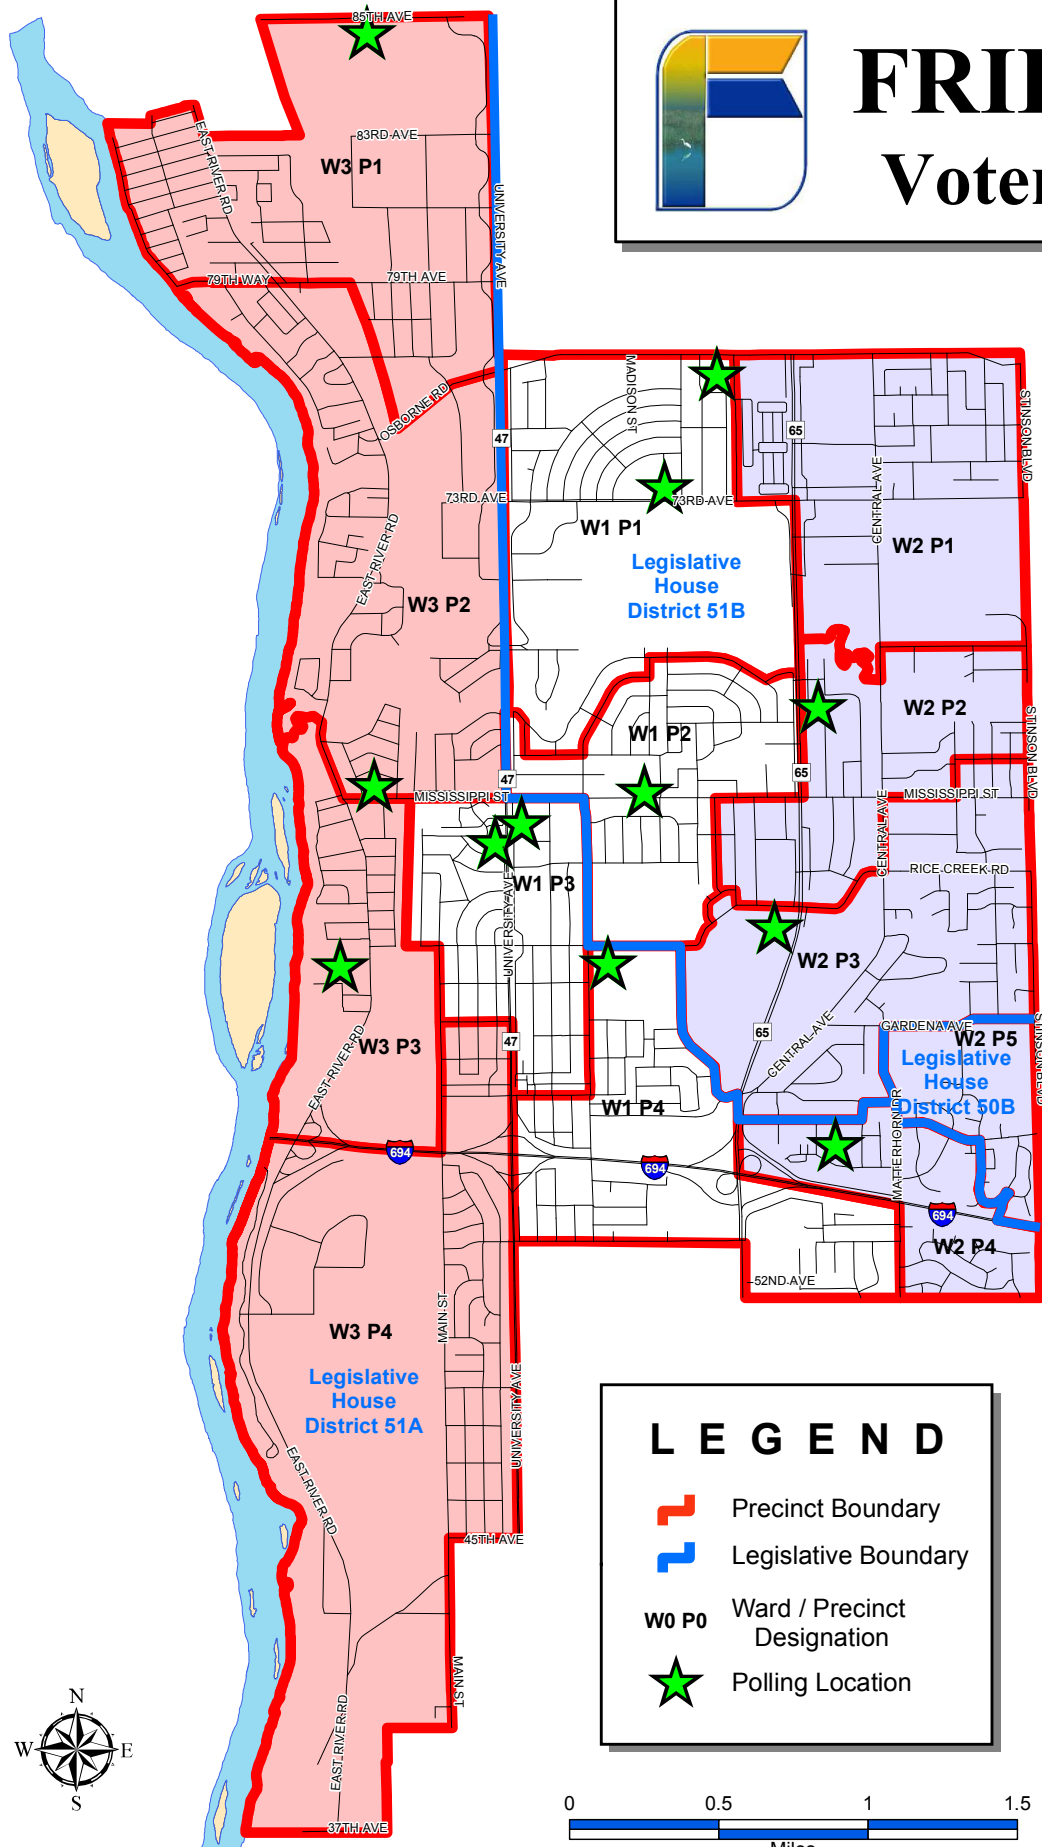

FRIDLEY Voter Map

POLLING LOCATIONS

- W1 P1 - WARD 1, PRECINCT 1
GRACE EVANGELICAL
CHURCH
755 73rd AVE N.E.
 - W1 P2 - WARD 1, PRECINCT 2
HAYES ELEMENTARY
SCHOOL
615 MISSISSIPPI ST N.E.
 - W1 P3 - WARD 1, PRECINCT 3
FRIDLEY MUNICIPAL CENTER
6431 UNIVERSITY AVE N.E.
 - W1 P4 - WARD 1, PRECINCT 4
FRIDLEY COMMUNITY
CENTER
6085 7TH ST N.E.
 - W2 P1 - WARD 2, PRECINCT 1
WOODCREST ELEMENTARY
SCHOOL
880 OSBORNE RD N.E.
 - W2 P2 - WARD 2, PRECINCT 2
KNIGHTS OF COLUMBUS
6831 HIGHWAY 65 N.E.
 - W2 P3 - WARD 2, PRECINCT 3
ST PHILIP'S LUTHERAN
CHURCH
6180 HIGHWAY 65 N.E.
 - W2 P4 - WARD 2, PRECINCT 4
NORTH PARK ELEMENTARY
SCHOOL
5575 FILLMORE ST N.E.
 - W2 P5 - WARD 2, PRECINCT 5
NORTH PARK ELEMENTARY
SCHOOL
5575 FILLMORE ST N.E.
 - W3 P1 - WARD 3, PRECINCT 1
SPRINGBROOK NATURE
CENTER
100 85th AVE N.E.
 - W3 P2 - WARD 3, PRECINCT 2
REDEEMER LUTHERAN
CHURCH
61 MISSISSIPPI WAY N.E.
 - W3 P3 - WARD 3 PRECINCT 3
STEVENSON ELEMENTARY
SCHOOL
6080 EAST RIVER ROAD N.E.
 - W3 P4 - WARD 3, PRECINCT 4
FRIDLEY COVENANT CHURCH
6390 UNIVERSITY AVE N.E.
- ***** W2 P1 AND W3 P4
POLLING LOCATIONS ARE
OUTSIDE OF PRECINCT *****

LEGEND

-  Precinct Boundary
-  Legislative Boundary
- W0 P0** Ward / Precinct Designation
-  Polling Location

Sources:
Fridley Elections
Fridley GIS

Date: May 2007