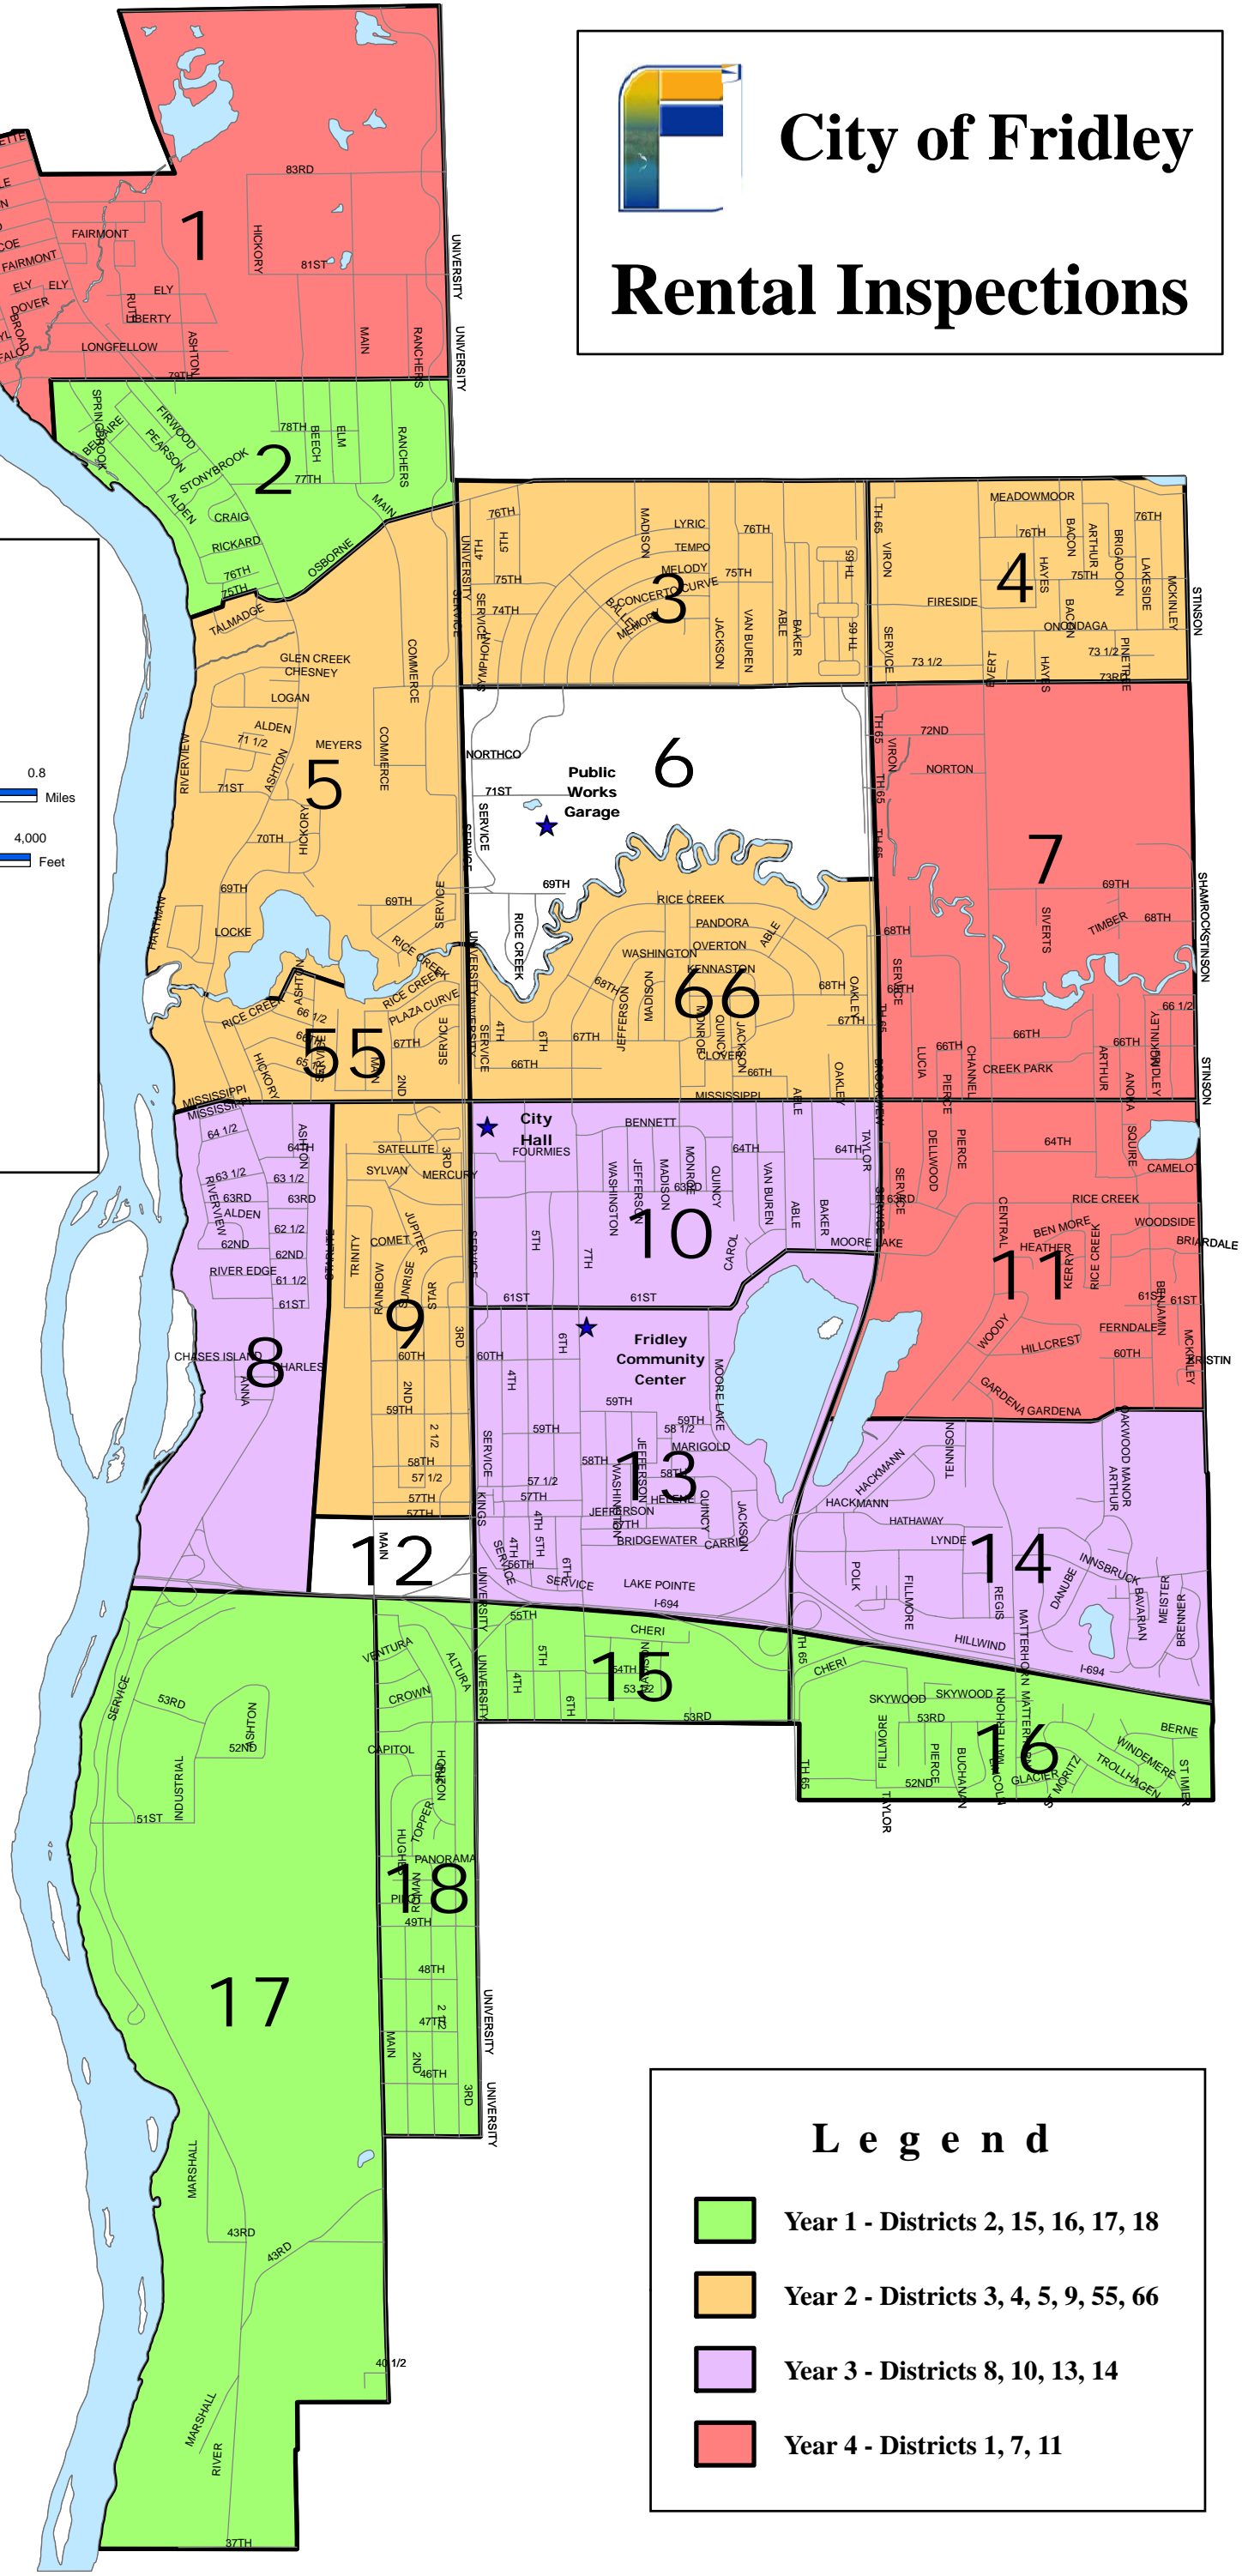

# City of Fridley

## Rental Inspections

0 0.2 0.4 0.6 0.8 Miles

0 1,000 2,000 3,000 4,000 Feet

Sources:  
 Fridley Police Department  
 Fridley Fire Department  
 Fridley GIS

Map Date: July 1, 2009

### Legend

- Year 1 - Districts 2, 15, 16, 17, 18
- Year 2 - Districts 3, 4, 5, 9, 55, 66
- Year 3 - Districts 8, 10, 13, 14
- Year 4 - Districts 1, 7, 11